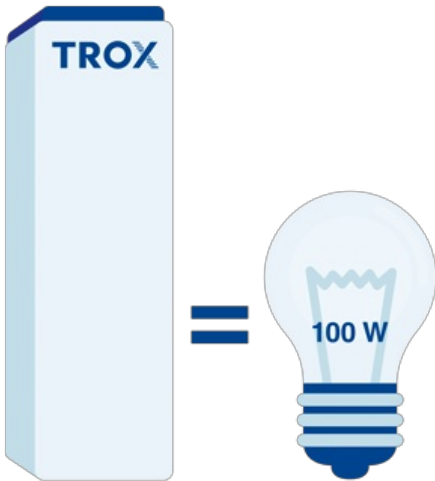

LOW POWER CONSUMPTION

You can operate the TROX AIR PURIFIER all day without hesitation. This is because the unit requires very little power despite its high output. Thanks to energy-efficient motors and large filter areas, the unit consumes, on average, less than a 100 W bulb.

Contact us today for a quote