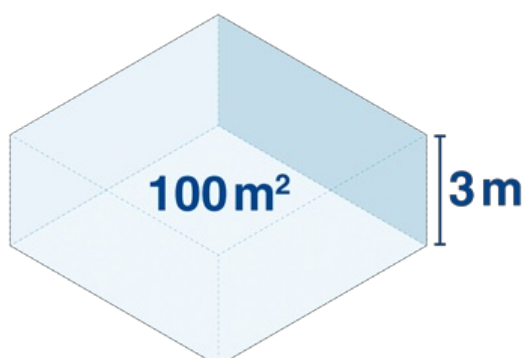

As viruses become inactive after a relatively short time, thermal or UV post-treatment is not necessary.

H13 OR H14: WHICH FILTERS ARE BETTER?

IN LARGE ROOMS TOO

The TROX AIR PURIFIER can filter up to 1,600 m³ of air within one hour. No other unit in this class outperforms it!