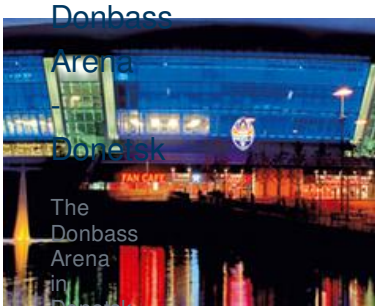

Detail view

Application range

Arenas

Type

Reference

Continent | Country

Europe | Ukraine

The Donbass Arena in Donetsk was equipped with leading-edge network infrastructure and ornate glass facade. A unique feature of the stadium is the world's largest "floating" granite football made of several black and light-coloured rocks.