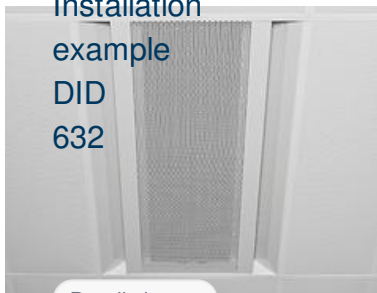

Installation
example
DID
632

Detail view

load more references