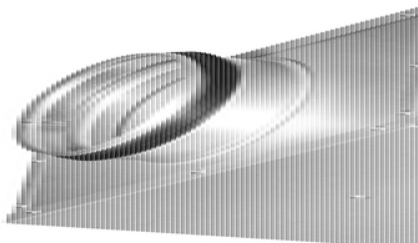

## Smart and compact

- Combination of plenum box, volume flow controller, sound attenuator and diffuser in one
- Saves up to 50% in costs when compared to the assembly of individual components
- Also ideal for refurbishments with low suspended ceilings thanks to particularly flat design
- No tools required to fix the diffuser with patented screw fixing
- Easy maintenance – all parts can be accessed through the diffuser face
- The RFD-SIRIUS is available in sizes 160 to 400 mm, and is also suitable for suspended installation