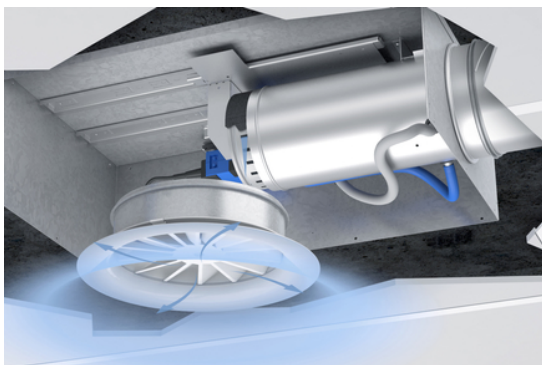

Perfectly integrated

Quiet volume flow control with adjustable controller cage

Various signalling options simplify the networking and integration into the existing BMS.

For example, the combination with the X-AIRCONTROL control system is ideal as it offers customised and demand-based room and zone control.