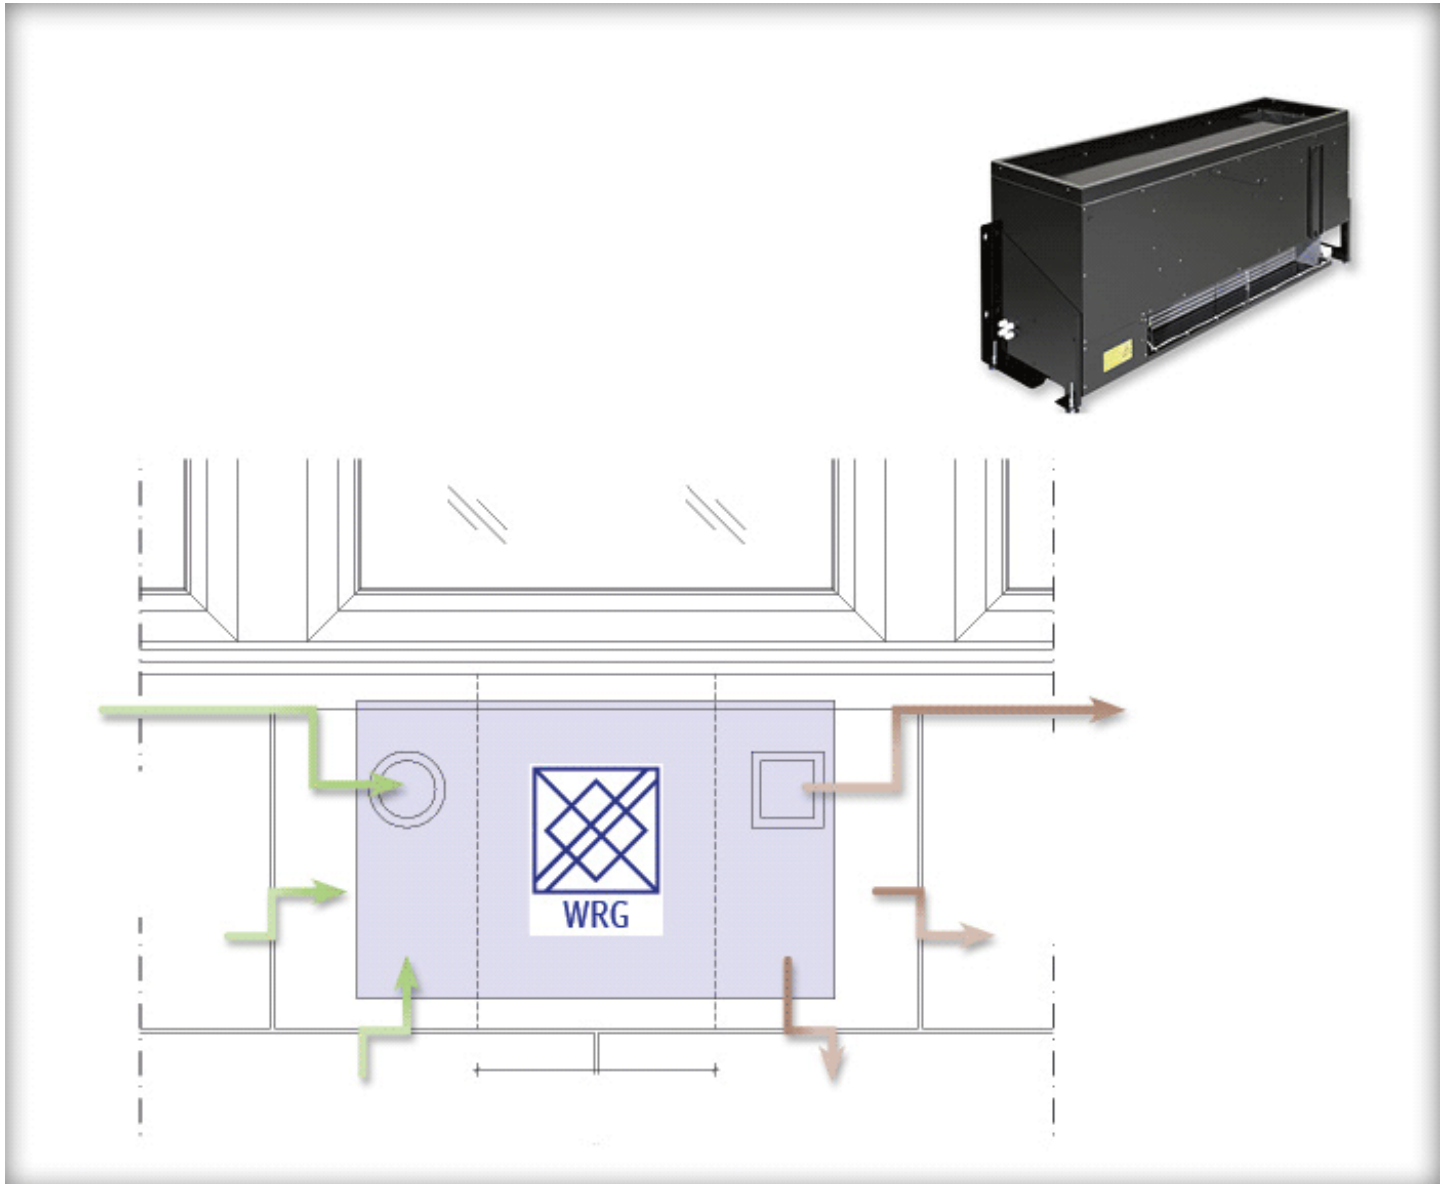

FIND OUT MORE

Would you like to know more about decentralised ventilation? Here's more information, ready for download:

- Façade ventilation systems for new and refurbished offices, schools and children's daycare facilities (brochure)
- Variety at a glance (overview)

The brochure gives you all the background information, while the overview helps you select the unit that best meets your requirements.